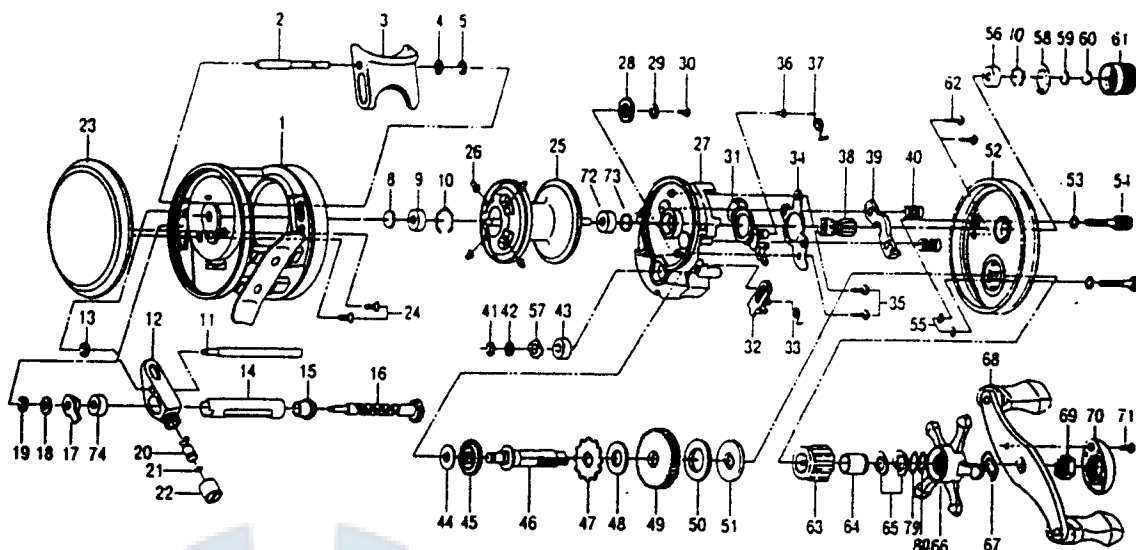

Use this parts list for ordering replacement parts for your Medalist BC4600 Reel.

Part #	Part Name	Part #	Part Name
1	Frame	39	Yoke
2	Clutch Bar Pin	40	Yoke Spring
3	Clutch Bar	41	Retainer
4	Washer	42	Crank Shaft Was
5	Retainer (2.5)	43	Ball Bearing
8	Spacer A	44	O/S Gear Wash
9	Ball Bearing	45	O/S Gear
10	Bearing Retainer	46	Crank Shaft
11	Pillar	47	Kicking Ratchet
12	Level Wind	48	Drag Washer A
13	Retainer (2.0)	49	Drive Gear
14	Level Wind Guard	50	Drag Washer B
15	Worm Shaft Bush B	51	Key Washer
16	Worm Shaft	52	Right Side Cover
17	Worm Shaft Bush A	53	Thumb Screw Was
18	Washer	54	Thumb Screw
19	Retainer (2.5)	55	Thumb Screw Ring
20	Line Guide Pawl	56	Ball Bearing
21	Line Guide Washer	57	Crank Shaft Plate
22	Level Wind Nut	58	O-Ring
23	Left Side Cover	59	Spacer B
24	Left Side Cover Sc	60	Cushion Washe
25	Spool	61	Cast Control Cap
26	Brake Collar	62	Right Side Cover Sc
27	Set Plate	63	One Way Bearing
28	Idle Gear	64	Sleeve
29	Washer	65	Drag Spring Wash
30	Idle Gear Screw	66	Star Drag
31	Clutch Cam	67	Friction Washer
32	Kick Lever	68	Handle
33	Kick Lever Spring	69	Handle Nut
34	Cam Plate	70	Handle Nut Cap
35	Cam Plate Screw	71	Handle Nut Cap Sc
36	Spring Collar	72	Ball Bearing
37	Clutch Spring Cam	73	Bearing Retainer
38	Pinion Gear	74	Ball Bearing
		79	STAR DRAG W
		80	STAR DRAG W